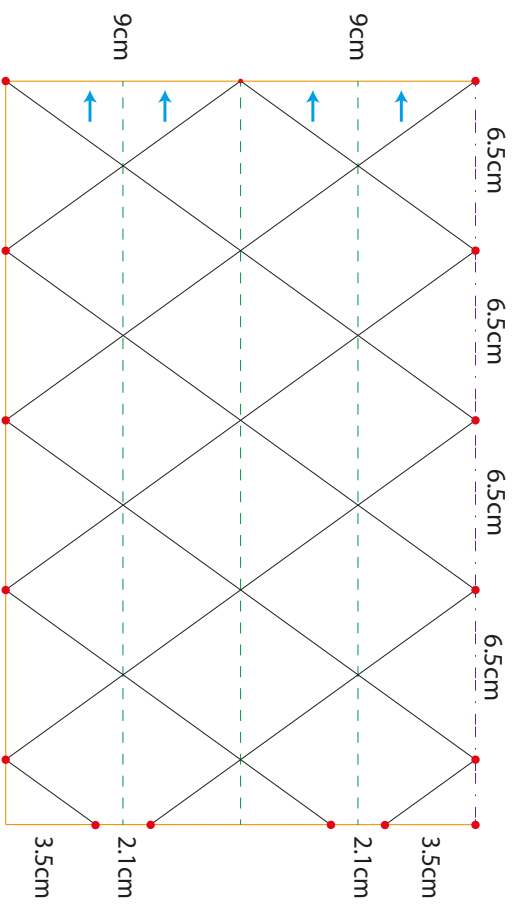

TEMPLATES

● Mark point
 — Page boundary

- - - Cut
 — Fold inwards

- - - Fold outwards
 → Tape along this side